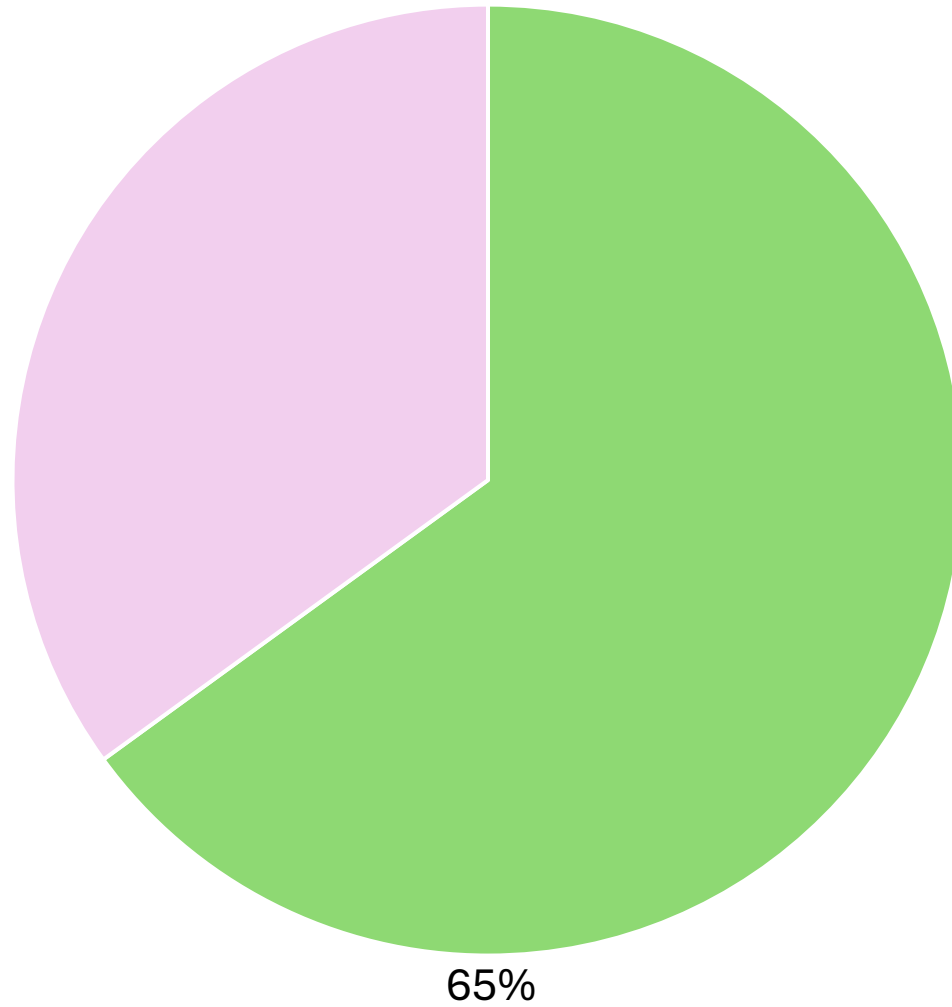

# Results 2024 Summary

Pass rate for the pupils who sat examinations during May/June 2024

Summary by qualification	Grade 4 or Above	Grade 3 or Below	Pass Rate of present candidates
GCSE	0	5	0%
Functional Skills L1	11	6	65%
Functional Skills L2	1	0	100%
Entry Level Certificate	2	0	100%
	<b>14</b>	<b>11</b>	<b>56% Overall</b>

# Functional Skills Level 1