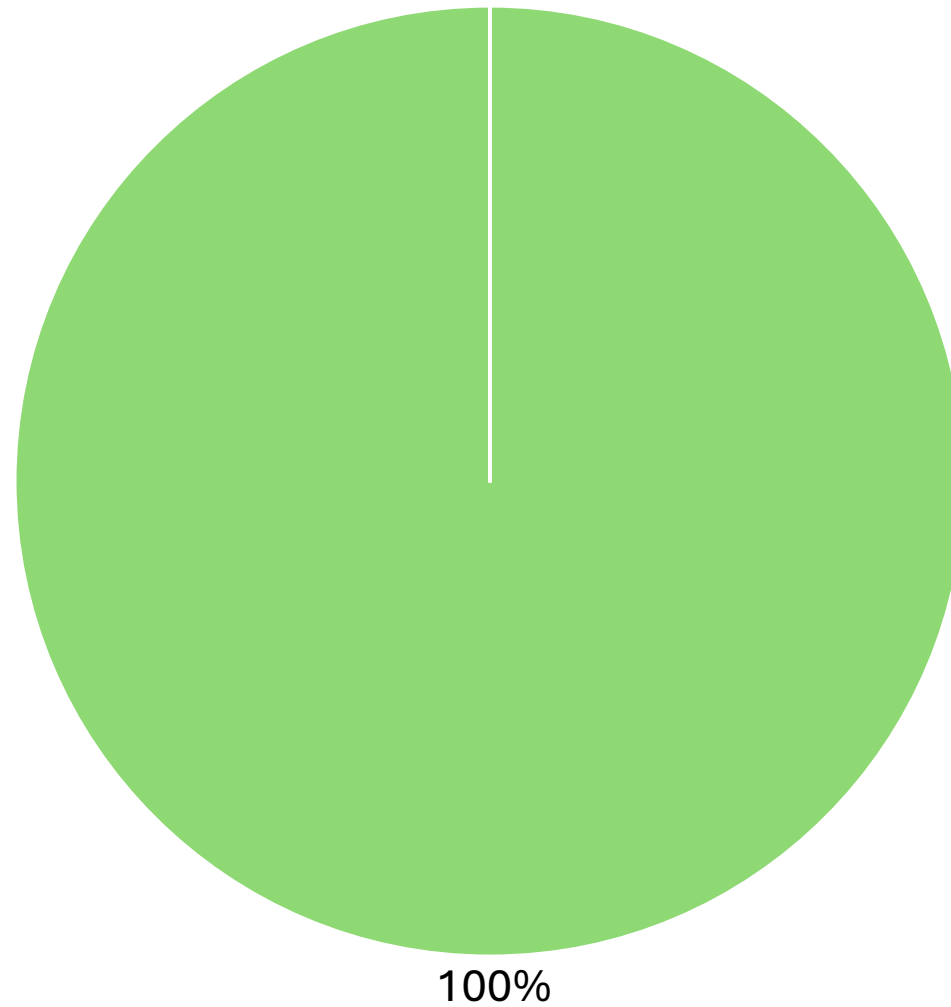

Functional Skills Level 2