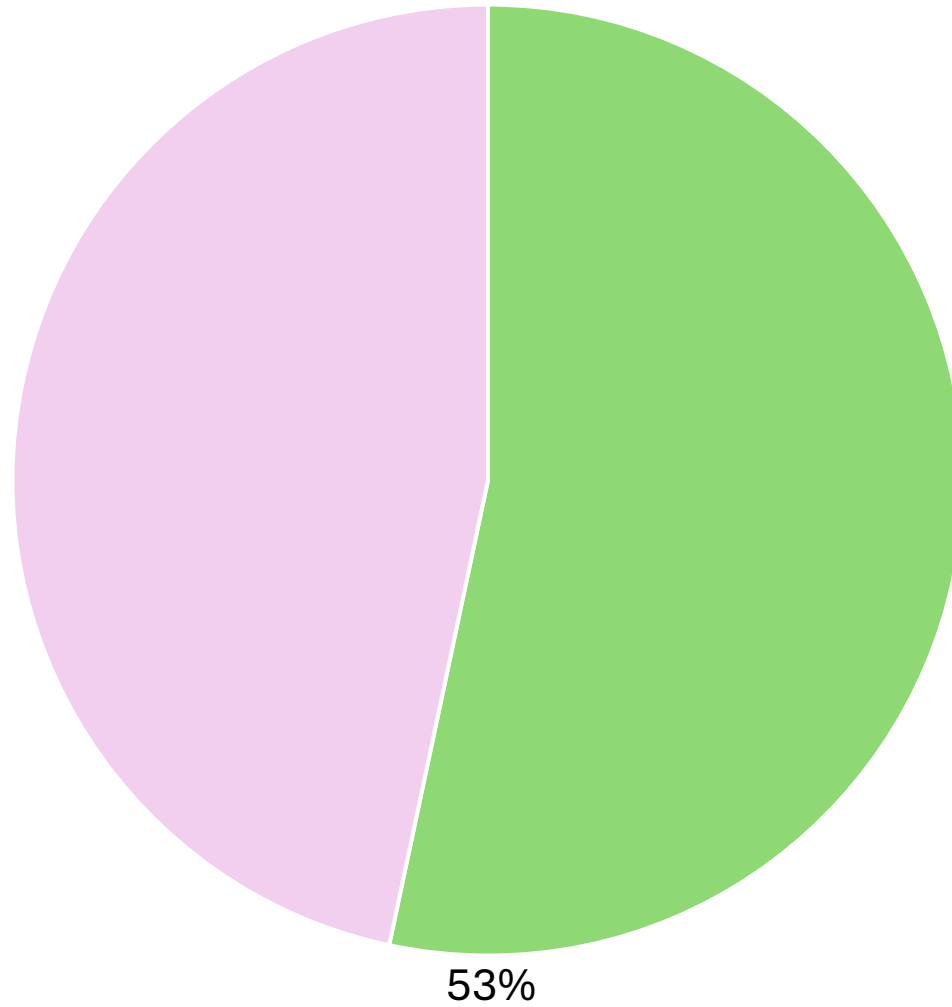

Functional Skills Level 1